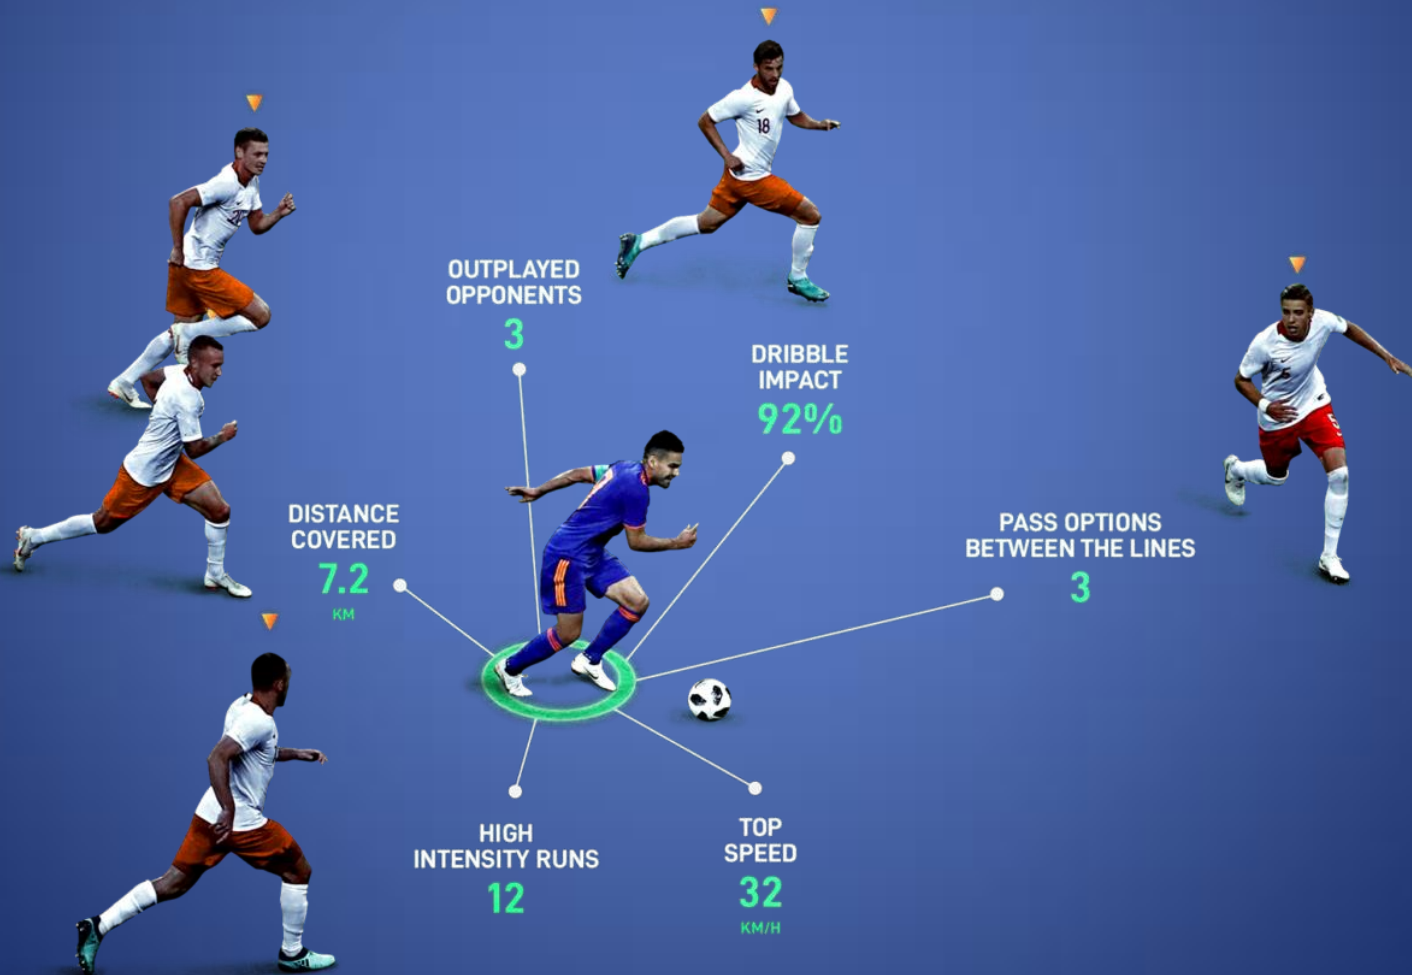

# DATA-DRIVEN PLAYER PROFILES

**SKILL LEVEL**

**POTENTIAL SKILL LEVEL**

**PERFORMANCES**

**PLAYING STYLE**

**Overall**  
Contribution 98% to scoring (scoring goals as centre forward)

**Playing Style Blueprint as a Centre forward**

- Major Components:

Opposition Analysis

Live Match Analysis

Post Match Analysis

Technical Director, Sesa Goa

FIND THE PLAYERS YOU'RE LOOKING FOR RECRUITMENT

**SPORTSKPI**scout